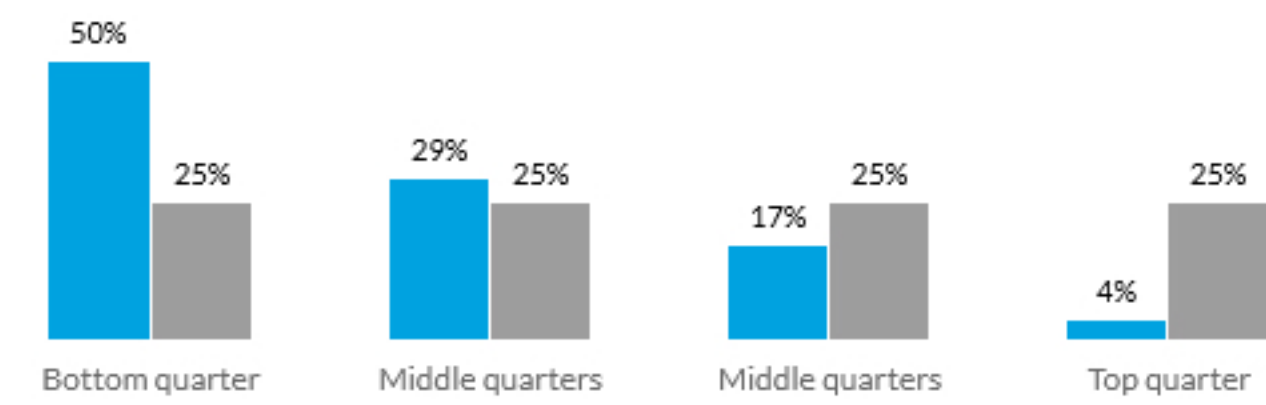

School ICSEA value	895
Average ICSEA value	1000
School ICSEA percentile	8

Distribution of Socio-Educational Advantage (SEA)

■ School distribution ■ Australian distribution
Percentages are rounded and may not add to 100